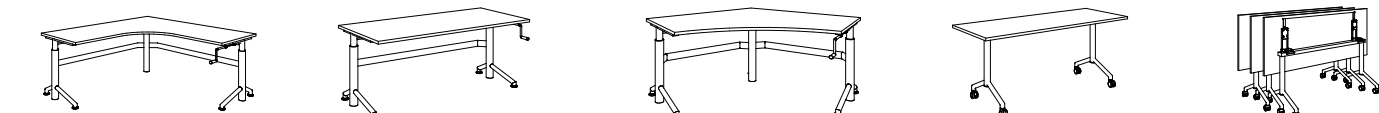

OFFICE FURNITURE SOLUTIONS

NEW ZEALAND 2013

Velocity

- Velocity Workstation**
 - 1800 x 1800w x 700-750d
 - 1500 x 1500w x 700-750d
 - 1200 x 1200w x 700-750d
 - Adjustable height 660 - 1060
 - Custom sizing on request
 - Standard top 1800 x 1800w only
- Velocity Desk**
 - 1800w x 700-800d
 - 1500w x 700-800d
 - 1200w x 700-800d
 - Adjustable height 660 - 1060
 - Custom sizing on request
- Velocity 120° Workstation**
 - 120° 1200 x 1200w x 700d
 - Adjustable height 660 - 1060
- Velocity Flip**
 - 1800w x 700-800d
 - 1500w x 700-800d
 - 1200w x 700-800d
 - Adjustable height 660 - 1060
 - Chrome or Powdercoated base
- Stacked**

Kinetic

- Kinetic Workstation**
 - 1800 x 1800w x 700-750d
 - 1500 x 1500w x 700-750d
 - 1200 x 1200w x 700-750d
 - Adjustable height 660 - 1060
 - Custom sizing on request
 - Standard top 1800 x 1800w only
- Kinetic Desk**
 - 1800w x 700-800d
 - 1500w x 700-800d
 - 1200w x 700-800d
 - Adjustable height 660 - 1060
 - Custom sizing on request
- Elevated**

Elements Mobile

- Locking 2 Draw + File**
 - 392w x 500d x 640h
 - White or Silver Steel
 - Ganglock locks on all draws
- Locking 2 File**
 - 392w x 500d x 688h
 - White or Silver Steel
 - Ganglock locks on all draws

- 90° Modules**
 - 1800mm x 1800mm/600
 - 1800mm x 1800mm/750
- 90° Module Configurations**

- 120° Modules**
 - 1200mm x 1200mm/600mm
- 120° Module Configurations**

For more information on the Cubit System range visit knightgroup.co.nz