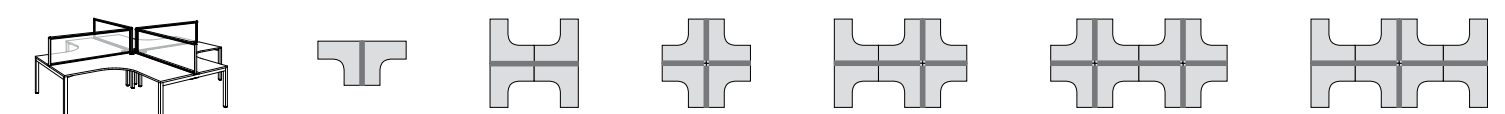

OFFICE FURNITURE SOLUTIONS

NEW ZEALAND 2013

Velocity

- Velocity Workstation**
 - 1800 x 1800w x 700-750d
 - 1500 x 1500w x 700-750d
 - 1200 x 1200w x 700-750d
 - Adjustable height 660 - 1060
 - Custom sizing on request
 - Standard top 1800 x 1800w only
- Velocity Desk**
 - 1800w x 700-800d
 - 1500w x 700-800d
 - 1200w x 700-800d
 - Adjustable height 660 - 1060
 - Custom sizing on request
- Velocity 120° Workstation**
 - 120° 1200 x 1200w x 700d
 - Adjustable height 660 - 1060
- Velocity Flip**
 - 1800w x 700-800d
 - 1500w x 700-800d
 - 1200w x 700-800d
 - Adjustable height 660 - 1060
 - Chrome or Powdercoated base
- Stacked**

Kinetic

- Kinetic Workstation**
 - 1800 x 1800w x 700-750d
 - 1500 x 1500w x 700-750d
 - 1200 x 1200w x 700-750d
 - Adjustable height 660 - 1060
 - Custom sizing on request
 - Standard top 1800 x 1800w only
- Kinetic Desk**
 - 1800w x 700-800d
 - 1500w x 700-800d
 - 1200w x 700-800d
 - Adjustable height 660 - 1060
 - Custom sizing on request
- Elevated**

Elements Mobile

- Locking 2 Draw + File**
 - 392w x 500d x 640h
 - White or Silver Steel
 - Ganglock locks on all draws
- Locking 2 File**
 - 392w x 500d x 688h
 - White or Silver Steel
 - Ganglock locks on all draws

- 90° Modules**
 - 1800mm x 1800mm/600
 - 1800mm x 1800mm/750
- 90° Module Configurations**

- 120° Modules**
 - 1200mm x 1200mm/600mm
- 120° Module Configurations**

For more information on the Cubit System range visit knightgroup.co.nz