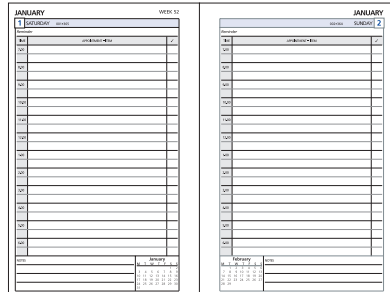

### Desk Edition Refills – Dated

- 161184** Daily Dated – Odd Year
- 161248** Daily Dated – Even Year
- 161186** 2 Pages per Day – Odd Year
- 161260** 2 Pages per Day – Even Year
- 161188** Weekly Dated – Odd Year
- 161250** Weekly Dated – Even Year
- 161190** Monthly Dated – Odd Year
- 161252** Monthly Dated – Even Year
- 161191** Monthly Dated Jan-Dec Tabs – Even Year
- 161193** Monthly Dated Jan-Dec Tabs – Odd Year
- 161247** Mid-year Weekly
- 161151** Monthly Fold-out Planner – Even Year
- 161153** Monthly Fold-out Planner – Odd Year

161168

161172

161177

161180

161182

161184/161248

161186/161260

161188/161250