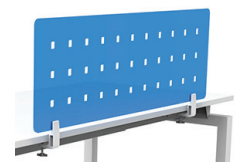

Accessories

Size	Code	Price (EXC. GST)
Accent Wire Basket 650mm	AA102134W	$34 ea.
Accent Wire Basket 950mm	AA102135W	$38 ea.
Accent Grommet Mounted Power Hub with 1 x power outlet, 2 x powered USB, Provision for 1 x Keystone Jack, 1500mm Starter Lead fitted with 10amp plug	AA106640	$250 ea.
SENSATION Screen 600H x 1200L, Single Sided Side Mount, Punched, in Red	AA105034	$254 ea.
SENSATION Screen 300H x 600L, Single Sided Bottom Mount, Punched, in Blue	AA106641	$215 ea.

queenstown

OFFICE SUPPLIES & FURNITURE

03 451 1362

www.queenstownofficesupplies.co.nz