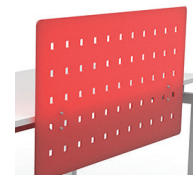

Check out our website www.queenstownofficesupplies.co.nz

UNO

Things that make this product awesome

- Single column configuration, for minimal obstruction under desk
- Full sit to stand height range 685-1165mm
- Smaller size is ideal for hot desking and multi user situations
- Unique Bean shape option allows creation of 3 person pods
- Easy upgrade to ACCENT grommet mount power hub, enables you to charge almost all mobile electronic devices
- 25mm Melteca desk top with durable 2mm PVC edging, will last a lifetime
- 12 standard desk top colours, plus over 100 more colours available on request – match your existing décor or create a bold new look
- 'Silent' motor technology. Reduce distraction to colleagues.

UNO Desking

Size	Code	Price (EXC. GST)
900x900/600mm Bean	AA106637	\$878 ea.
1000x1000/700mm Bean	AA106638	\$905 ea.
1200x700mm Oblong	AA106639	\$844 ea.

Accessories

Size	Code	Price (EXC. GST)
Accent Wire Basket 650mm	AA102134W	\$34 ea.
Accent Wire Basket 950mm	AA102135W	\$38 ea.
Accent Grommet Mounted Power Hub with 1 x power outlet, 2 x powered USB, Provision for 1 x Keystone Jack, 1500mm Starter Lead fitted with 10amp plug	AA106640	\$250 ea.
SENSATION Screen 600H x 1200L, Single Sided Side Mount, Punched, in Red	AA105034	\$254 ea.
SENSATION Screen 300H x 600L, Single Sided Bottom Mount, Punched, in Blue	AA106641	\$215 ea.