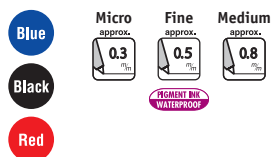

UNI pin FINE LINE MARKERS

The Uni Pin has a super durable tip and is waterproof and fade-proof. Featuring odour-free, water-based pigment ink, the Pin has an ultra-fine line stroke, with a durable lightweight plastic barrel. Suitable for writing, sketching, illustrating, designs and technical drawing. Available in a range of nib sizes.

1. 249697 0.3mm Micro Black
   249698 0.3mm Micro Red
   249691 0.5mm Fine Blue
   249690 0.5mm Fine Black
   249694 0.8mm Medium Blue
   249693 0.8mm Medium Black

Line Width: 0.3mm-0.8mm

Nib: Polyacetal

Barrel: Plastic (PP)

Ink Colours: Blue, black, red