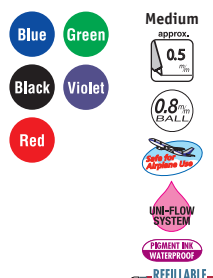

UNI ROLLERBALL LIQUID INK PENS

uni-ball VISION RT PENS

Featuring Uni's Super Ink – pigment ink which is waterproof, lightfast, quick drying and highly secure against tampering. The Vision Retractable will not leak and will not dry out. A user-friendly, comfortable and advanced liquid rollerball pen.

1. 249540 Medium Blue
   249541 Medium Black
   249542 Medium Red
   249543 Medium Green
   249544 Medium Violet

Refills

1. 249545 Medium Blue
   249546 Medium Black
   249547 Medium Red

Tip: Stainless Steel

Ball: 0.8mm tungsten carbide

Barrel: Plastic

Ink Colours: Blue, black, red, green, violet