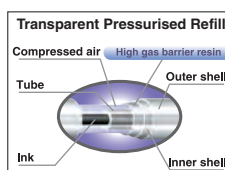

Sawdust + Resin
Factory scrap

*Sawdust from pencil manufacturing process.

Writes upturned, on most surfaces,
and in extreme cold.