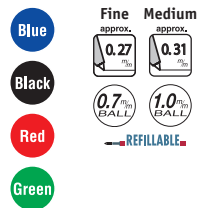

PILOT SUPER GRIP PENS

Oil-based pigment ink. Rubberised grip for extra comfort. Retractable ballpoints with pocket clip.

257514	Fine Blue
257513	Fine Black
257502	Fine Red
257516	Medium Blue
257515	Medium Black
257507	Medium Red
257517	Medium Green
257518	Medium Display 60
257638	Medium Black Pack 3
257635	Medium Blue Black Red Pack 3
257637	Medium Blue Pack 3

1. **Refills**

257235	Fine Blue
257234	Fine Black
257237	Medium Black
257238	Medium Blue
257236	Medium Red

Tip: Stainless steel
Ball: Tungsten carbide
Barrel: Plastic
Ink Colours: Blue, black, red, green