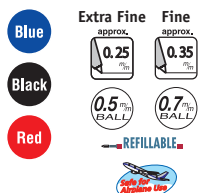

PILOT ROLLERBALL LIQUID INK PENS

PILOT Hi-Tecpoint V5·V7 RETRACTABLE PENS

Hi-Tec V5 & V7 is an updated look and retractable version of the popular Pilot V5 and V7 pen. The stylish new look features part clear barrel, metal clip, neon-ended stud and a soft rubber grip for no slipping.

1. 257019 Extra Fine Black
   257025 Extra Fine Blue
   257026 Extra Fine Red
   257040 Fine Black
   257043 Fine Blue
   257044 Fine Red
   Refills
   257833 Fine Blue

Tip: Tungsten carbide alloy ball and stainless steel pipe

Ball: 0.7mm & 0.5mm

Barrel: Plastic

Ink Colours: Blue, black, red