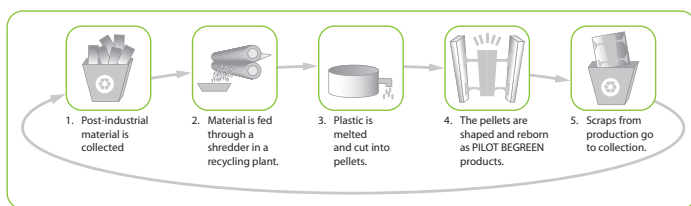

PILOT BEGREEN B2P PENS

A retractable, refillable gel ink rollerball pen made from recycled plastic bottles. The chunky, translucent barrel is sculpted like a water bottle. 89% of its components are made from recycled materials

1. **257980** Blue
   257981 Black
   257982 Red
   257768 Blister Blue Black Pack 2