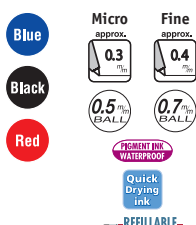

UNI *signo* RETRACTABLE PENS

249426 Micro Blue	249191 Fine Black Pack 3
249425 Micro Black	Refills
249427 Micro Red	249440 Micro Blue
249430 Fine Blue	249441 Micro Black
249434 Fine Black	249443 Fine Blue
249432 Fine Red	249444 Fine Black
249166 Fine Blue Pack 3	

Tip: Stainless steel
Ball: Tungsten carbide
Barrel: Plastic and elastic rubber grip
Ink Colours: Blue, black, red