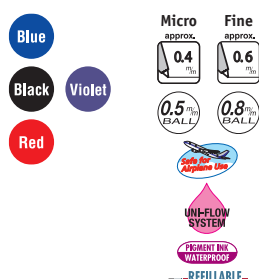

Barrel: Plastic

Ink Colours: Blue, black, red, green, violet

uni-ball GRIP PENS

Contemporary and streamlined, the rubberised grip helps to reduce fatigue from extensive writing.

- 249471 Micro Blue
249470 Micro Black
249472 Micro Red
249476 Fine Blue
249475 Fine Black
249477 Fine Red

Tip: Stainless steel

Ball: Tungsten carbide

Barrel: Polypropylene and elastic rubber

Ink Colours: Blue, black, red

uni-ball VISION ELITE PENS

With 'airplane safe' technology, the Uni-ball VisionElite is the perfect choice for the frequent flyer – it won't leak during flights! The stylish pen is available in several unique colours, a world first for liquid pigment ink pens.

- 249329 Micro Blue
249327 Micro Black
249320 Fine Blue
249316 Fine Black
249317 Fine Red
249331 Fine Violet
249169 Fine Blue Black Pack 2
249192 Micro Black Pack 2

Refills

- 249324 Fine Blue
249322 Fine Black