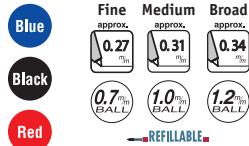

PILOT BALLPOINT PENS

PILOT BPS-GP PENS

Oil-based ink in broad, medium and fine nibs. The combination of an ergonomically-designed rubberised grip and an advanced formula ink allows the BPS-GP to alleviate writing fatigue and ensure a smooth writing sensation every time.

257249	Fine Blue	257631	Blue Pack 3
257248	Fine Black	257633	2 Blue 1 Black 1 Red Pack 4
257250	Fine Red	257630	Blue Black Red Pack 3
257252	Medium Blue	Refills	
257251	Medium Black	257256	Fine Blue
257253	Medium Red	257255	Fine Black
257401	Broad Black	257259	Medium Blue
257400	Broad Blue		
257402	Broad Red		
257632	Black Pack 3		

Tip: Stainless steel
Ball: Tungsten carbide
Barrel: Plastic
Ink Colours: Blue, black, red