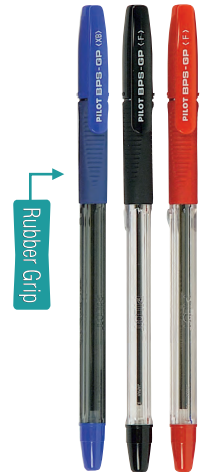

PILOT BALLPOINT PENS

PILOT BPS-GP PENS

Oil-based ink in broad, medium and fine nibs. The combination of an ergonomically-designed rubberised grip and an advanced formula ink allows the BPS-GP to alleviate writing fatigue and ensure a smooth writing sensation every time.

257249	Fine Blue	257631	Blue Pack 3
257248	Fine Black	257633	2 Blue 1 Black 1 Red Pack 4
257250	Fine Red	257630	Blue Black Red Pack 3
257252	Medium Blue	Refills	
257251	Medium Black	257256	Fine Blue
257253	Medium Red	257255	Fine Black
257401	Broad Black	257259	Medium Blue
257400	Broad Blue		
257402	Broad Red		
257632	Black Pack 3		

Tip: Stainless steel
Ball: Tungsten carbide
Barrel: Plastic
Ink Colours: Blue, black, red