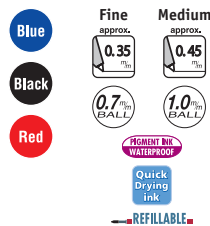

UNI JETSTREAM RETRACTABLE PENS

All the qualities of the very popular Jetstream but in a convenient retractable format. Quick drying ink, no smudging, so suitable for left-handed people.

249678 Medium Blue

249679 Medium Black

249680 Medium Red

249194 Retractable Blue/Black Pack 2

Refills

249681 Fine Blue

249682 Fine Black

249683 Medium Blue

249684 Medium Black

Tip: Stainless steel

Ball: Tungsten carbide

Barrel: Plastic and elastic rubber

Ink Colours: Blue, black, red