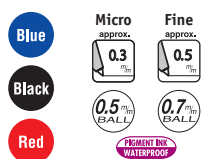

Barrel: Plastic

Ink Colours: Blue, black, red, green, violet

uni-ball GRIP PENS

Contemporary and streamlined, the rubberised grip helps to reduce fatigue from extensive writing.

- 249471 Micro Blue
249470 Micro Black
249472 Micro Red
249476 Fine Blue
249475 Fine Black
249477 Fine Red